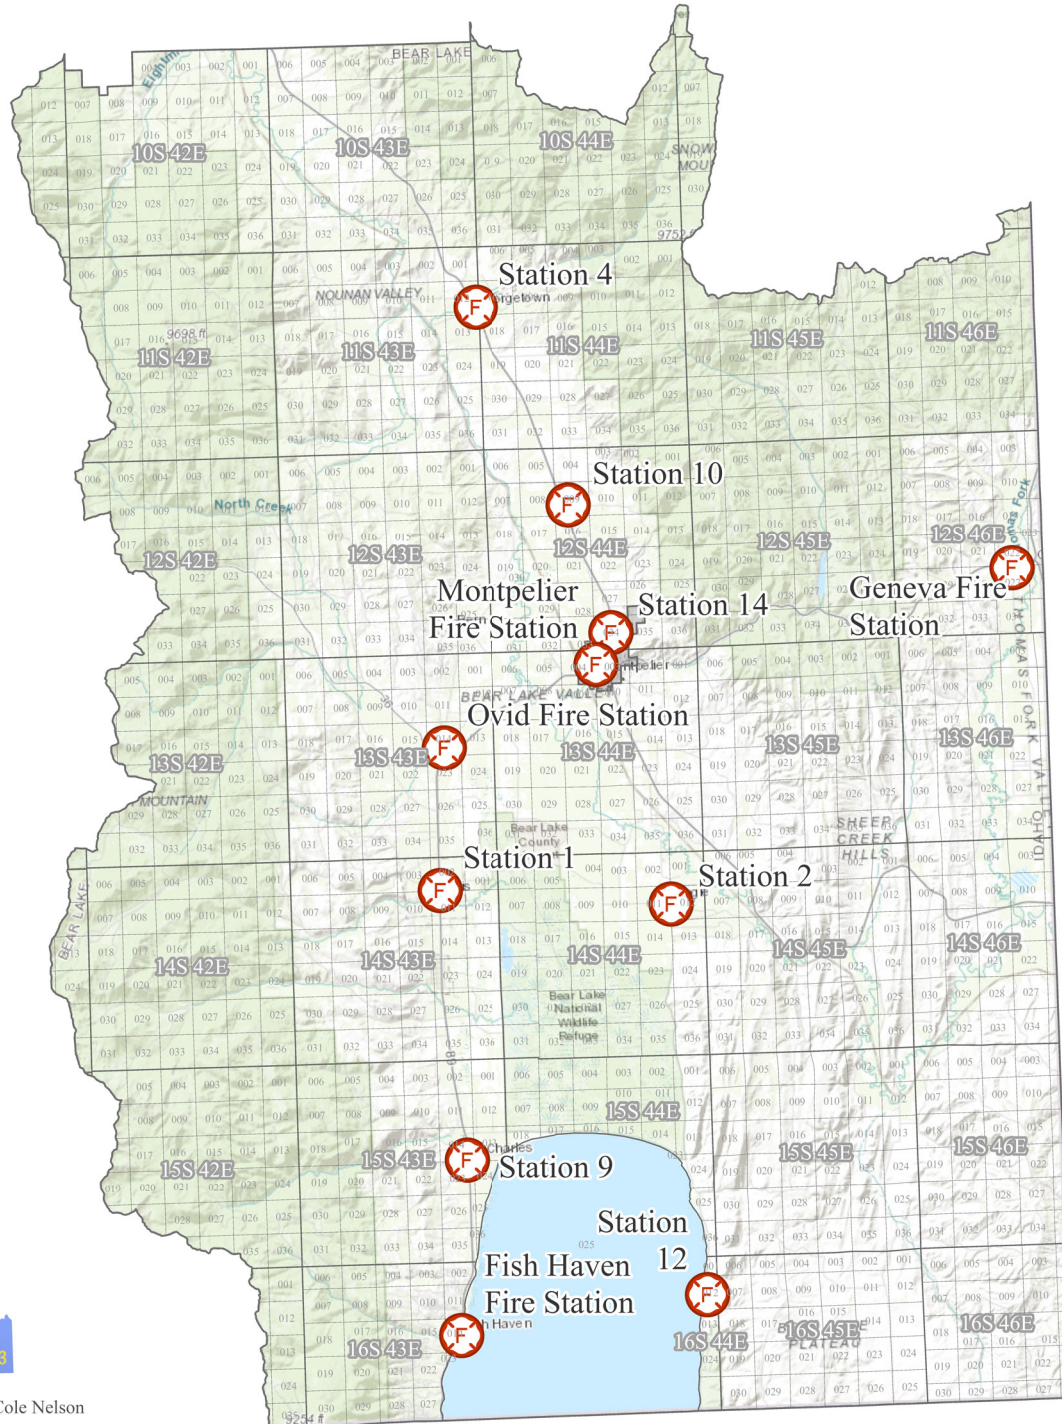

Bear Lake County Fire District

Fire Station: Station 2
 Address: 4112 Dingle Rd, 83233
 Latitude: 42.218718 Longitude: -111.267573

Fire Station: Station 10
 Address: 50 North 1st Street, 83254
 Latitude: 42.39112 Longitude: -111.3195

Fire Station: Fish Haven Fire Station
 Address: 2683 Us-89 , 83287
 Latitude: 42.03678 Longitude: -111.39608

Fire Station: Station 4
 Address: 382 Main Street, 83239
 Latitude: 42.47686 Longitude: -111.36955

Fire Station: Ovid Fire Station
 Address: Hwy 89 And Hwy 39, 83254
 Latitude: 42.288472 Longitude: -111.39579

Fire Station: Station 12
 Address: 4169 East Shore Rd., 83272
 Latitude: 42.05092 Longitude: -111.253861

-  Fire Stations
-  City Limits
-  Townships
-  Sections